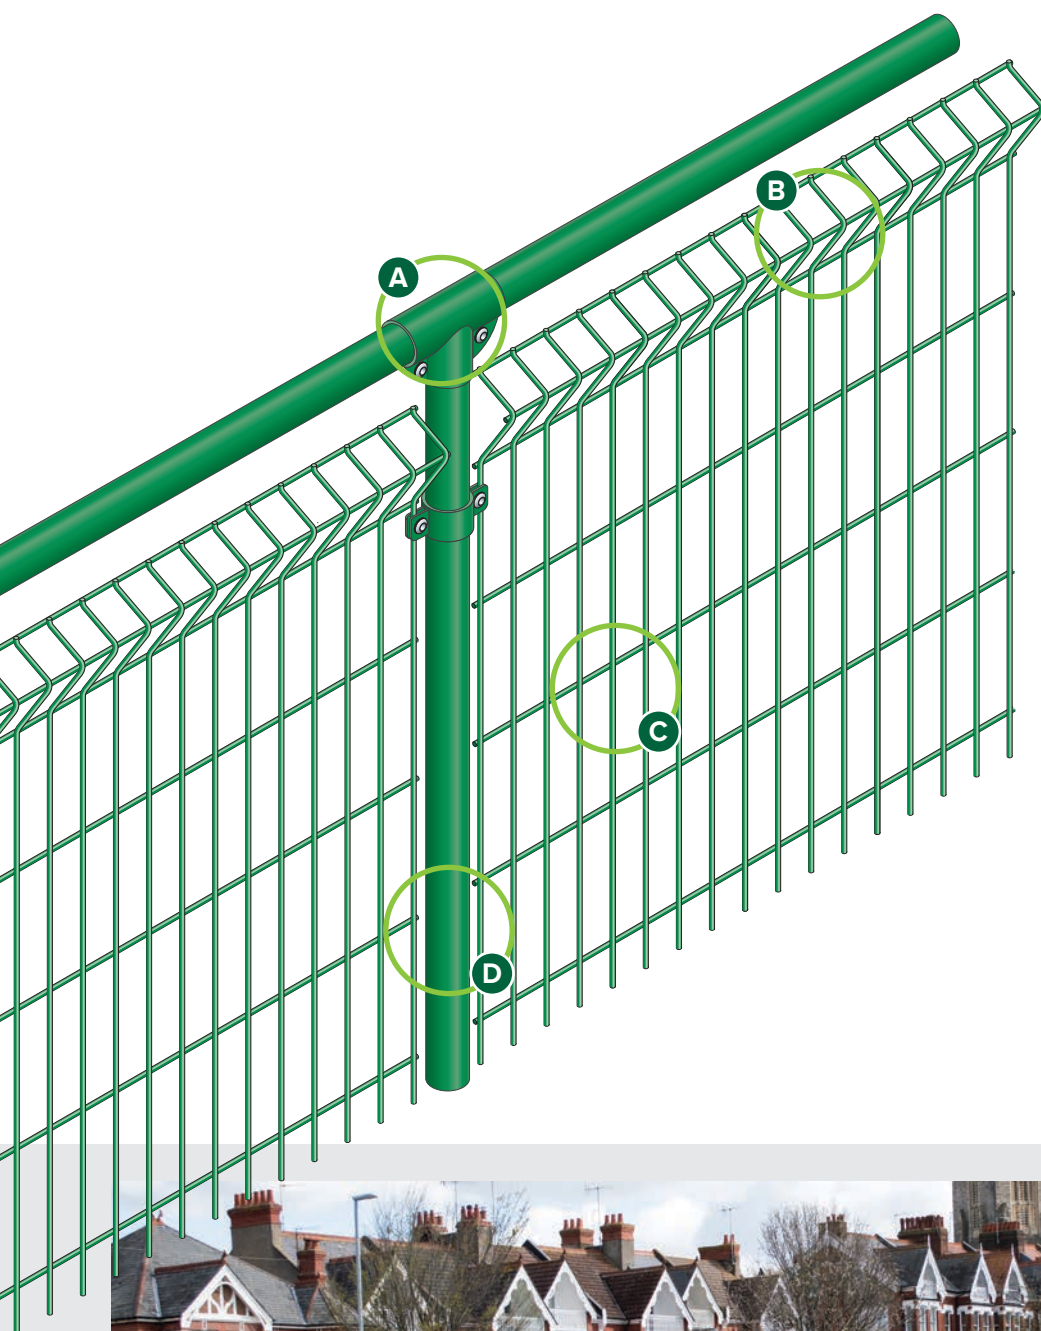

SPORTS RAIL™

HAND RAILING SYSTEM

A

Quick and easy clamp system

B

Choice of mesh panels

C

Excellent for corporate advertising

D

CHS Posts and RHS top-rails also available

DESCRIPTION

When hosting any spectator sport, you should always have an appropriate barrier between the crowd and the field of play. Our incredibly popular Sports Rail™ fencing creates that safe perimeter around the action, while giving spectators a strong and comfortable rail to lean on.

Versatile and attractive enough to be installed in school playgrounds and around running tracks, Sports Rail™ is incredibly simple to install thanks to its quick and easy clamp system. And if hockey or other field sports are being played, there's even an option to add a kickboard to prevent ball damage.

FEATURES

- Tubular hand rail system
- Available with or without additional mid-rails or mesh panel infill
- RAL colours available

SUITABLE FOR

- Running track perimeters
- Spectator enclosures
- School playgrounds
- Velodromes